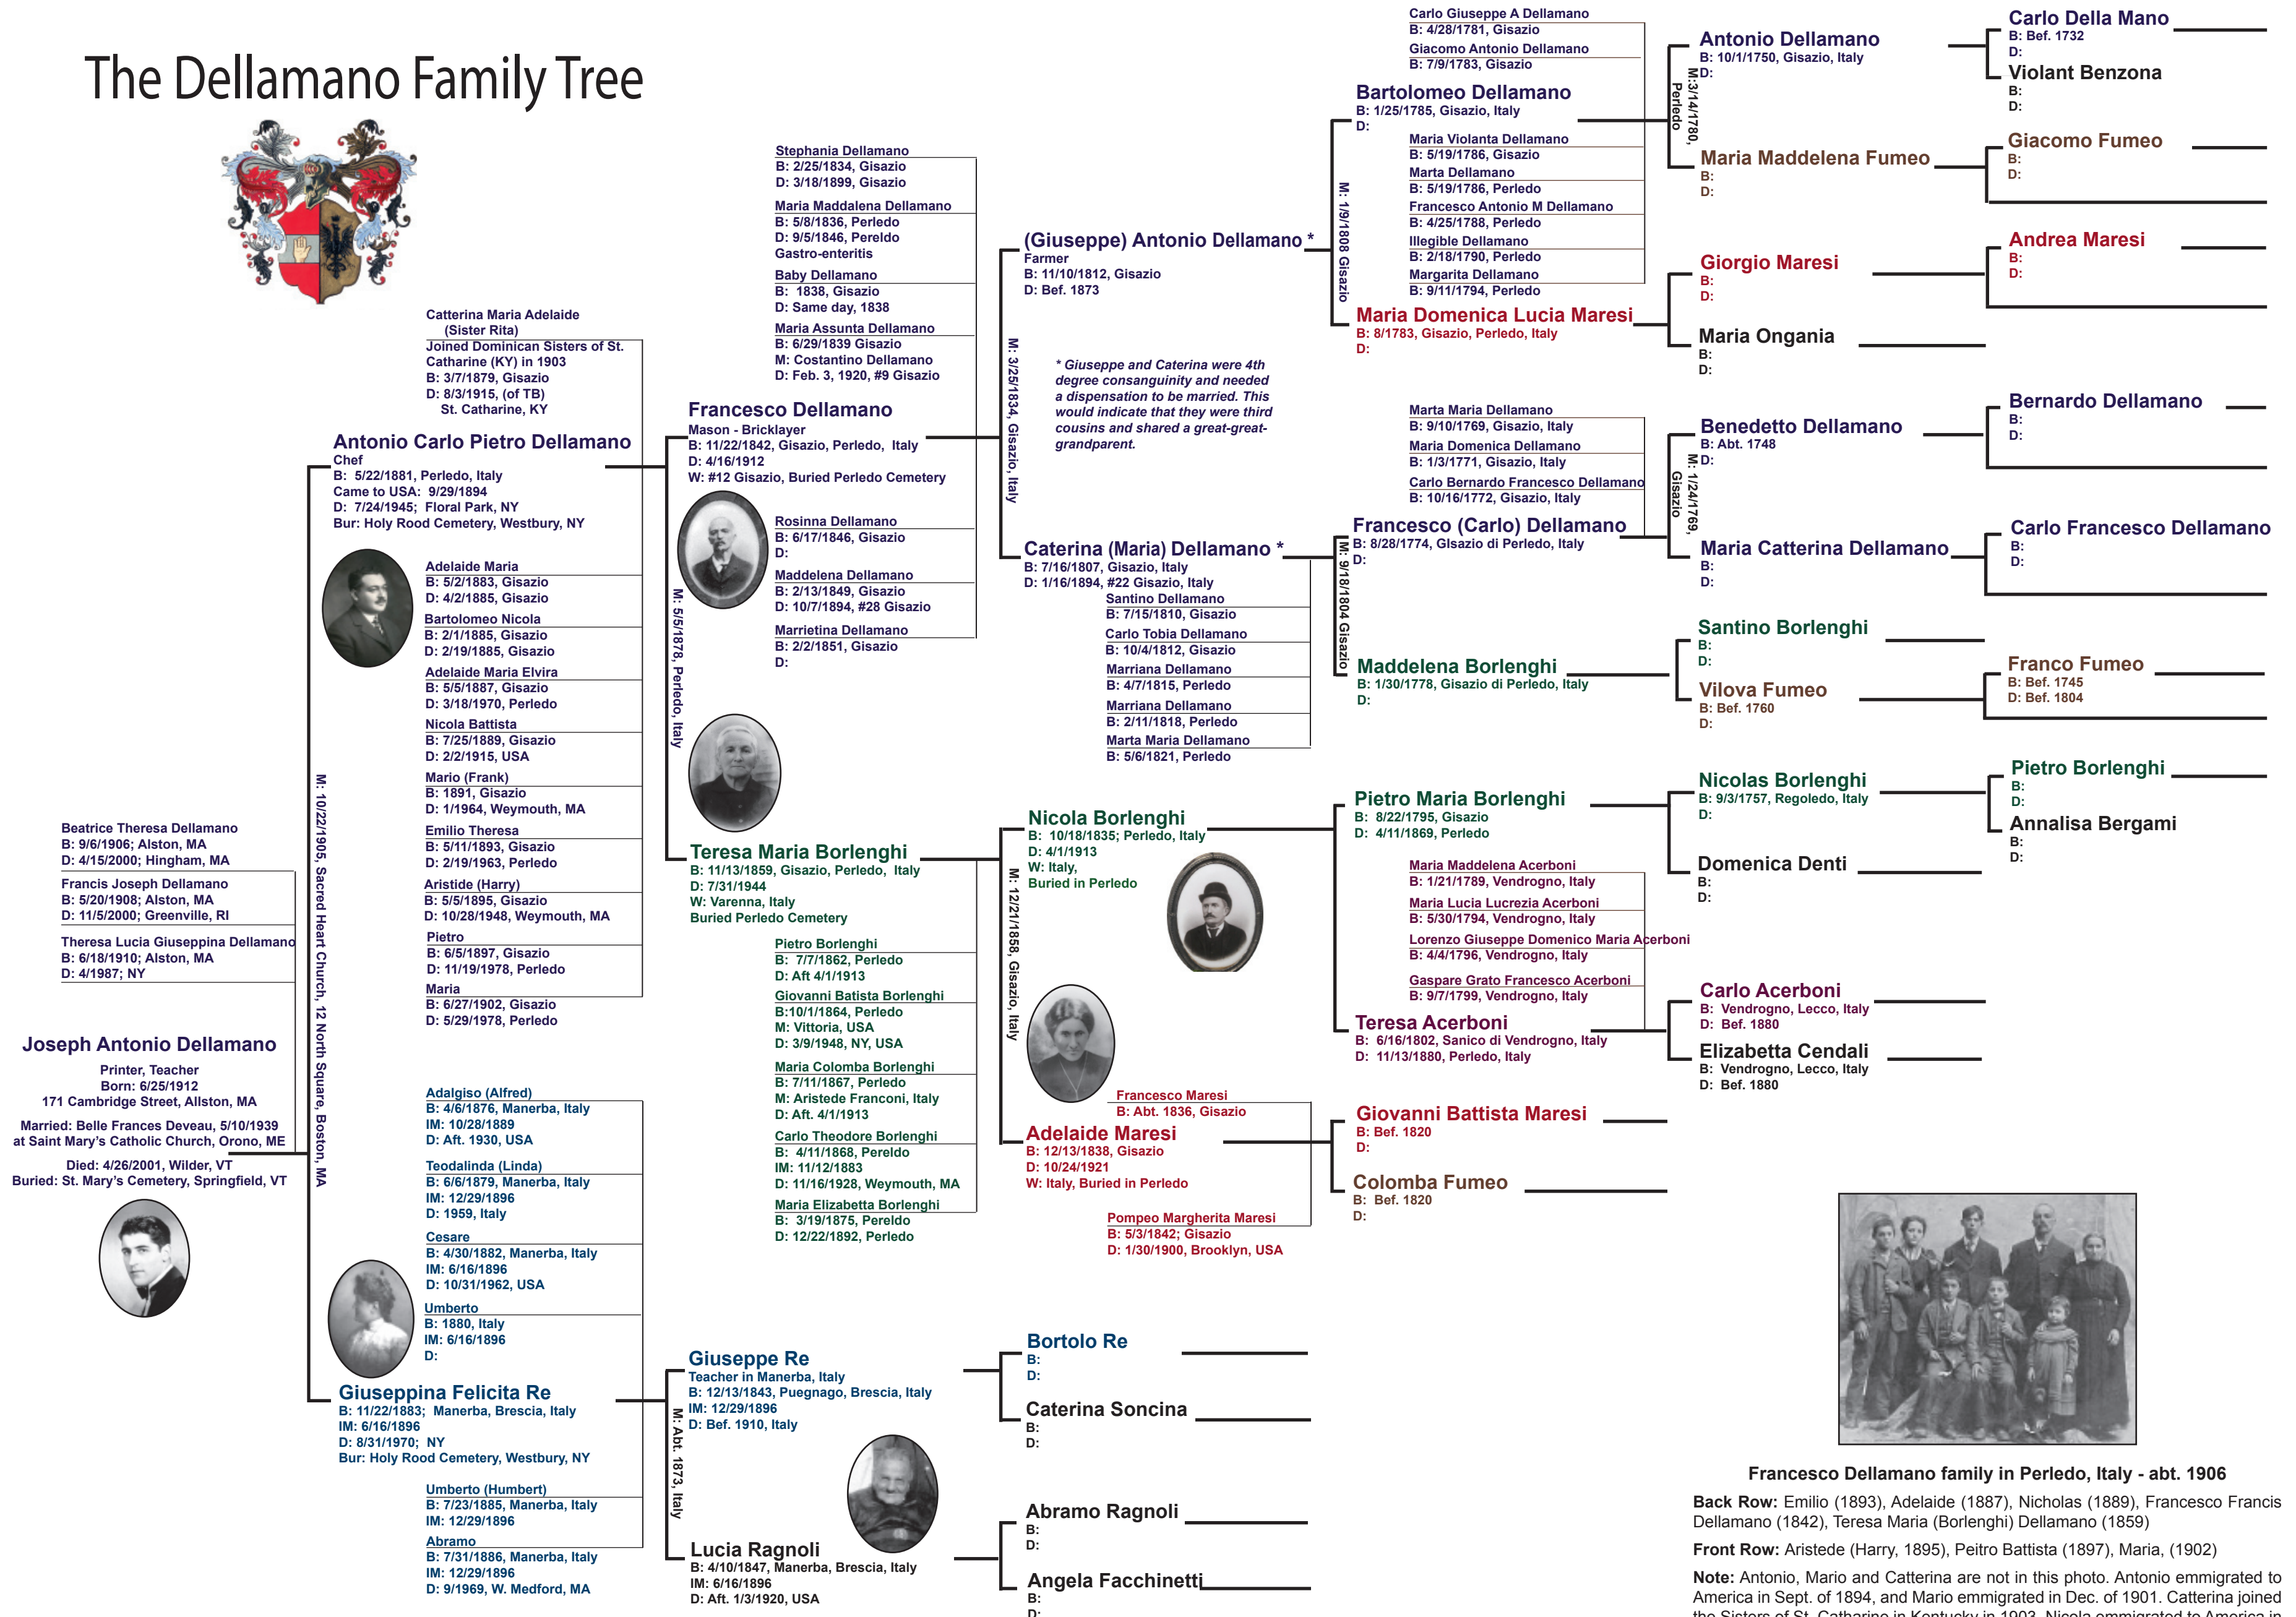

# The Dellamano Family Tree

**Francesco Dellamano family in Perledo, Italy - abt. 1906**  
**Back Row:** Emilio (1893), Adelaide (1887), Nicholas (1889), Francesco Francis Dellamano (1842), Teresa Maria (Borlenghi) Dellamano (1859)  
**Front Row:** Aristede (Harry, 1895), Peitro Battista (1897), Maria, (1902)  
**Note:** Antonio, Mario and Catterina are not in this photo. Antonio emigrated to America in Sept. of 1894, and Mario emigrated in Dec. of 1901. Catterina joined the Sisters of St. Catharine in Kentucky in 1903. Nicola emigrated to America in 1911, and Aristede in 1912.

NOTE: ACCORDING TO US CENSUS, THERE WERE 2 OR 4 OTHER CHILDREN IN THIS FAMILY